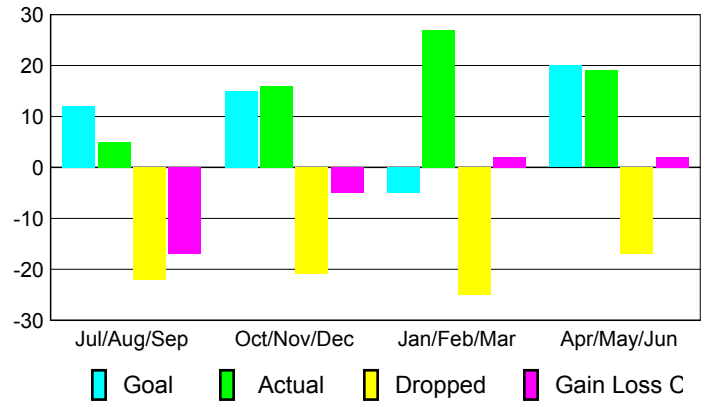

Membership Results 2008-2009

Goal, New, Dropped, Gain/Loss

Comparison of Membership Gain/Loss

Current Year Compared to the Previous Year