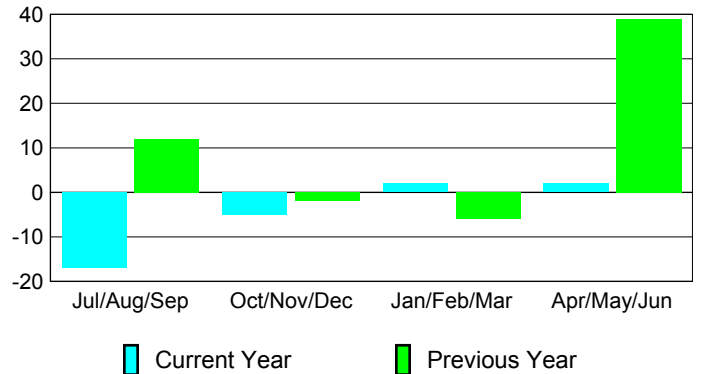

Membership Results 2008-2009

Membership 2007-2008

Month	Net Memb Goal	Actual New Memb	Actual Dropped Memb	Gain/Loss of Memb	Gain/Loss of Memb
Jul/Aug/Sep	12	5	-22	-17	12
Oct/Nov/Dec	15	16	-21	-5	-2
Jan/Feb/Mar	-5	27	-25	2	-6
Apr/May/June	20	19	-17	2	39
Totals	42	67	-85	-18	43

Membership Results 2008-2009

Goal, New, Dropped, Gain/Loss

Comparison of Membership Gain/Loss

Current Year Compared to the Previous Year

Gender Comparison 2008-2009

Jul/Aug/Sep

Oct/Nov/Dec

Jan/Feb/Mar

Apr/May/June

Male

Female